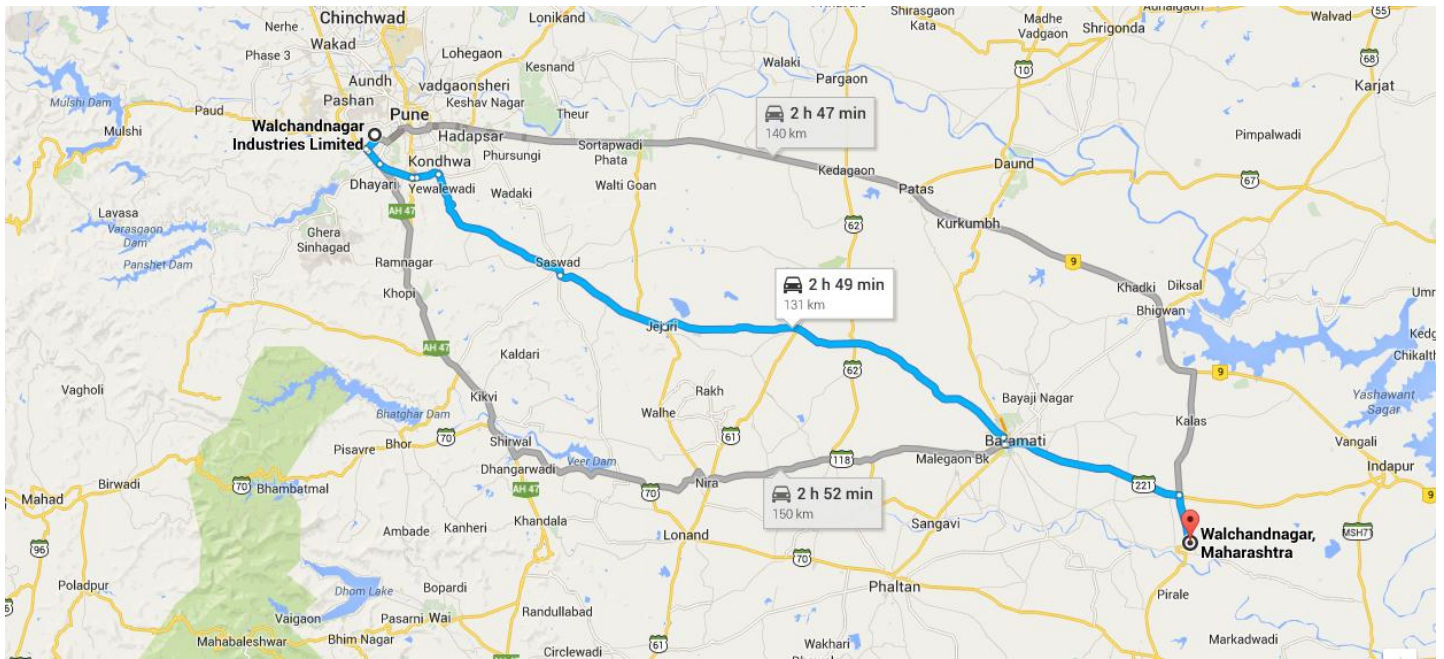

## Directions from Walchand House, Pune to Walchandnagar 413114 ( Source: Google Maps)

Via Pune Solapur Road

<https://www.google.co.in/maps/dir/Walchandnagar+Industries+Limited,+Walchand+House,+167A,+2%2F8+%2B+2%2F9,+Happy+Colony,+Karve+Road,+Kothrud,+Pune,+Maharashtra+411038/Walchandnagar,+Maharashtra/@18.2955998,74.2223969,10z/data=!4m13!4m12!1m5!1m1!1s0x3bc2c065a7c56561:0xaeb29b6ce9032c0f!2m2!1d73.813807!2d18.496226!1m5!1m1!1s0x3bc38536d282f397:0xc8110b93056b7a9!2m2!1d74.7892951!2d18.0341067>

## Via Jejuri –Morgaon-Baramati Road

<https://www.google.co.in/maps/dir/Walchandnagar+Industries+Limited,+Walchand+House,+167A,+2%2F8+%2B+2%2F9,+Happy+Colony,+Karve+Road,+Kothrud,+Pune,+Maharashtra+411038/Walchandnagar,+Maharashtra/@18.2955998,74.2223969,10z/data=!4m14!4m13!1m5!1m1!1s0x3bc2c065a7c56561:0xae29b6ce9032c0f12m2!1d73.813807!2d18.496226!1m5!1m1!1s0x3bc38536d282f397:0xc8110b93056b7a9!2m2!1d74.789295!2d18.0341067!5i1>

Via Asian Highway 47 / National Highway 4 and Nira Baramati Road

<https://www.google.co.in/maps/dir/Walchandnagar+Industries+Limited,+Walchand+House,+167A,+2%2F8+%2B+2%2F9,+Happy+Colony,+Karve+Road,+Kothrud,+Pune,+Maharashtra+411038/Walchandnagar,+Maharashtra/@18.2955998,74.2223969,10z/data=!4m14!4m13!1m5!1m1!1s0x3bc2c065a7c56561:0xae29b6ce9032c0f!2m2!1d73.813807!2d18.496226!1m5!1m1!1s0x3bc38536d282f397:0xc8110b93056b7a9!2m2!1d74.789295!2d18.0341067!5i2>