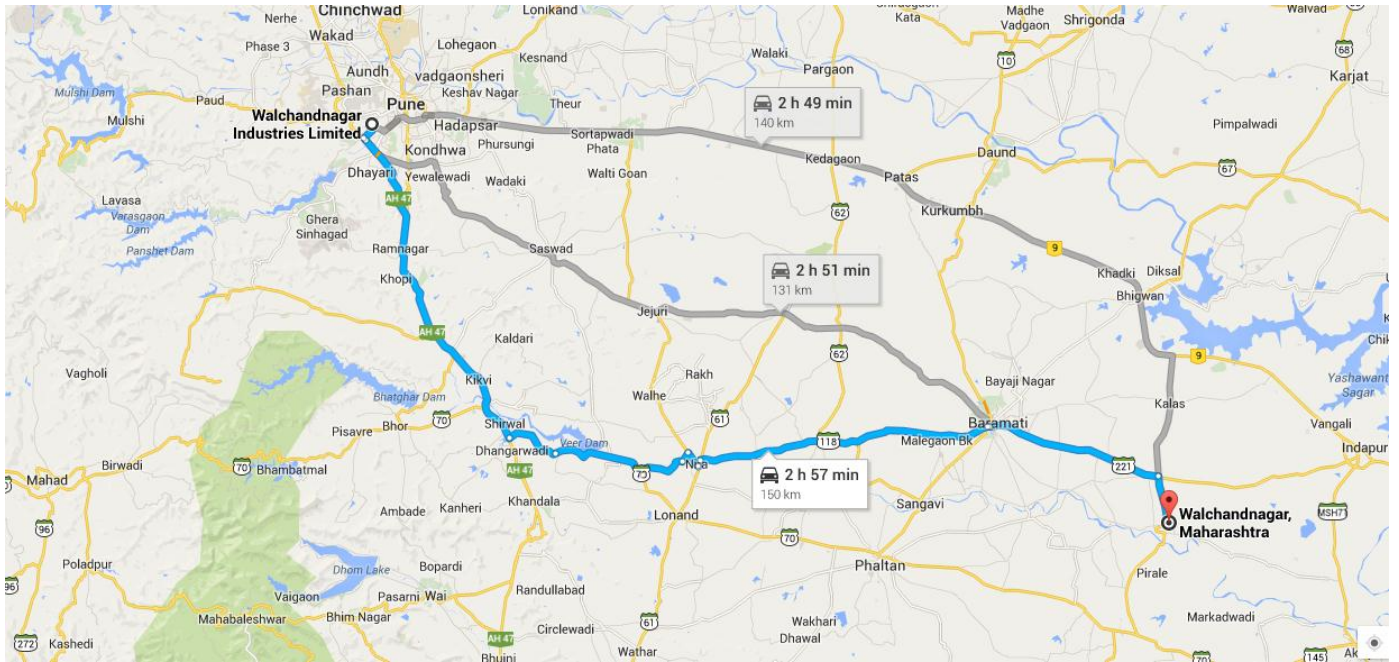

## Directions from Walchand House, Pune to Walchandnagar 413114 ( Source: Google Maps)

Via Pune Solapur Road

<https://www.google.co.in/maps/dir/Walchandnagar+Industries+Limited,+Walchand+House,+167A,+2%2F8+%2B+2%2F9,+Happy+Colony,+Karve+Road,+Kothrud,+Pune,+Maharashtra+411038/Walchandnagar,+Maharashtra/@18.2955998,74.2223969,10z/data=!4m13!4m12!1m5!1m1!1s0x3bc2c065a7c56561:0xaeb29b6ce9032c0f!2m2!1d73.813807!2d18.496226!1m5!1m1!1s0x3bc38536d282f397:0xc8110b93056b7a9!2m2!1d74.7892951!2d18.0341067>

## Via Jejuri –Morgaon-Baramati Road

<https://www.google.co.in/maps/dir/Walchandnagar+Industries+Limited,+Walchand+House,+167A,+2%2F8+%2B+2%2F9,+Happy+Colony,+Karve+Road,+Kothrud,+Pune,+Maharashtra+411038/Walchandnagar,+Maharashtra/@18.2955998,74.2223969,10z/data=!4m14!4m13!1m5!1m1!1s0x3bc2c065a7c56561:0xae29b6ce9032c0f12m2!1d73.813807!2d18.496226!1m5!1m1!1s0x3bc38536d282f397:0xc8110b93056b7a9!2m2!1d74.789295!2d18.0341067!5i1>

Via Asian Highway 47 / National Highway 4 and Nira Baramati Road

<https://www.google.co.in/maps/dir/Walchandnagar+Industries+Limited,+Walchand+House,+167A,+2%2F8+%2B+2%2F9,+Happy+Colony,+Karve+Road,+Kothrud,+Pune,+Maharashtra+411038/Walchandnagar,+Maharashtra/@18.2955998,74.2223969,10z/data=!4m14!4m13!1m5!1m1!1s0x3bc2c065a7c56561:0xae29b6ce9032c0f!2m2!1d73.813807!2d18.496226!1m5!1m1!1s0x3bc38536d282f397:0xc8110b93056b7a9!2m2!1d74.789295!2d18.0341067!5i2>