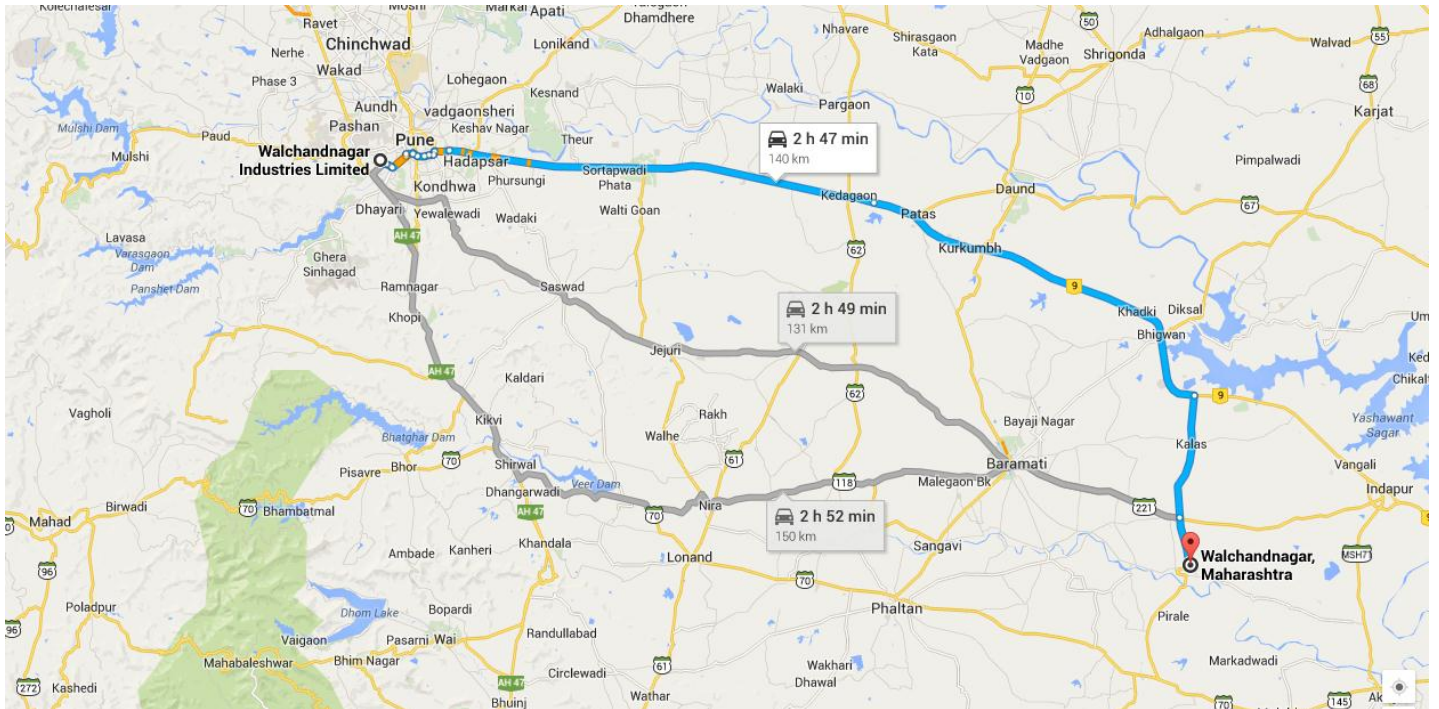

## Directions from Walchand House, Pune to Walchandnagar 413114 ( Source: Google Maps)

Via Pune Solapur Road

<https://www.google.co.in/maps/dir/Walchandnagar+Industries+Limited,+Walchand+House,+167A,+2%2F8+%2B+2%2F9,+Happy+Colony,+Karve+Road,+Kothrud,+Pune,+Maharashtra+411038/Walchandnagar,+Maharashtra/@18.2955998,74.2223969,10z/data=!4m13!4m12!1m5!1m1!1s0x3bc2c065a7c56561:0xaeb29b6ce9032c0f!2m2!1d73.813807!2d18.496226!1m5!1m1!1s0x3bc38536d282f397:0xc8110b93056b7a9!2m2!1d74.7892951!2d18.0341067>

## Via Jejuri –Morgaon-Baramati Road

<https://www.google.co.in/maps/dir/Walchandnagar+Industries+Limited,+Walchand+House,+167A,+2%2F8+%2B+2%2F9,+Happy+Colony,+Karve+Road,+Kothrud,+Pune,+Maharashtra+411038/Walchandnagar,+Maharashtra/@18.2955998,74.2223969,10z/data=!4m14!4m13!1m5!1m1!1s0x3bc2c065a7c56561:0xae29b6ce9032c0f12m2!1d73.813807!2d18.496226!1m5!1m1!1s0x3bc38536d282f397:0xc8110b93056b7a9!2m2!1d74.789295!2d18.0341067!5i1>

Via Asian Highway 47 / National Highway 4 and Nira Baramati Road

<https://www.google.co.in/maps/dir/Walchandnagar+Industries+Limited,+Walchand+House,+167A,+2%2F8+%2B+2%2F9,+Happy+Colony,+Karve+Road,+Kothrud,+Pune,+Maharashtra+411038/Walchandnagar,+Maharashtra/@18.2955998,74.2223969,10z/data=!4m14!4m13!1m5!1m1!1s0x3bc2c065a7c56561:0xae29b6ce9032c0f!2m2!1d73.813807!2d18.496226!1m5!1m1!1s0x3bc38536d282f397:0xc8110b93056b7a9!2m2!1d74.789295!2d18.0341067!5i2>